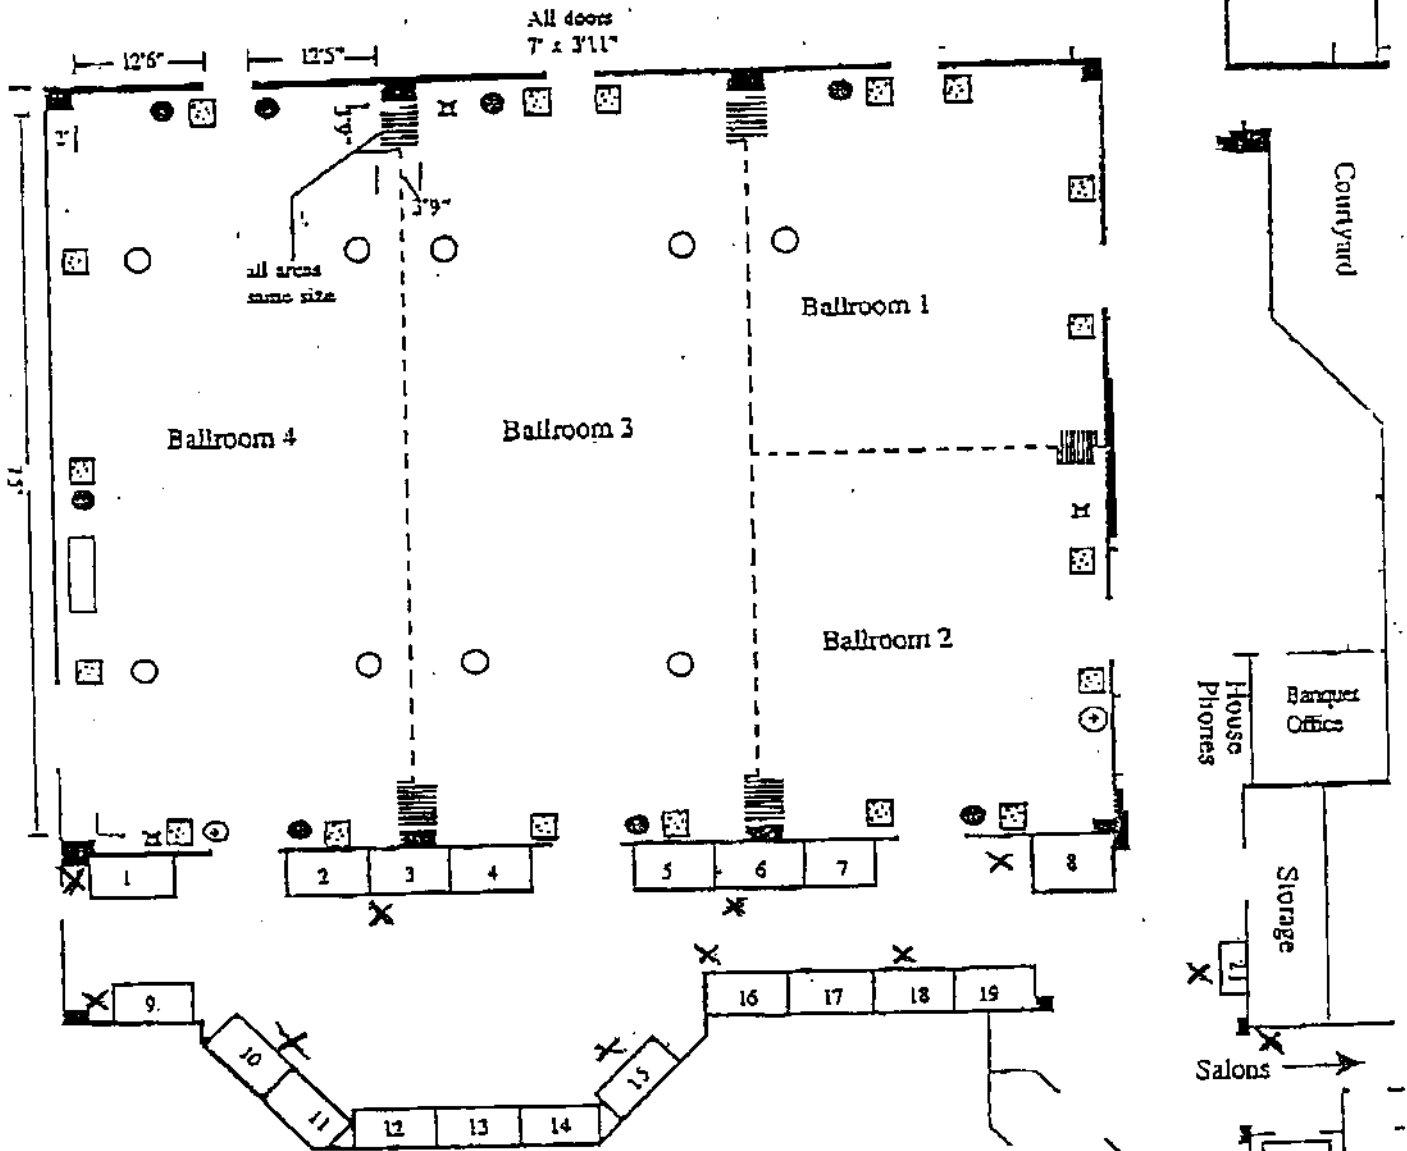

CROWNE PLAZA

COLUMBUS
NORTH

THE PLACE TO MEET.

Doubletree Avenue
Columbus, OH 43229
614-885-1885

X = Electrical Receptacles
in Foyers I & II

- M = Microphonic Jack
- ⊙ = Telephone Jack
- ⊠ = 110V Wall Outlet
- = 110V Floor Outlet
- = 208V Wall Outlet

Graphic Scale