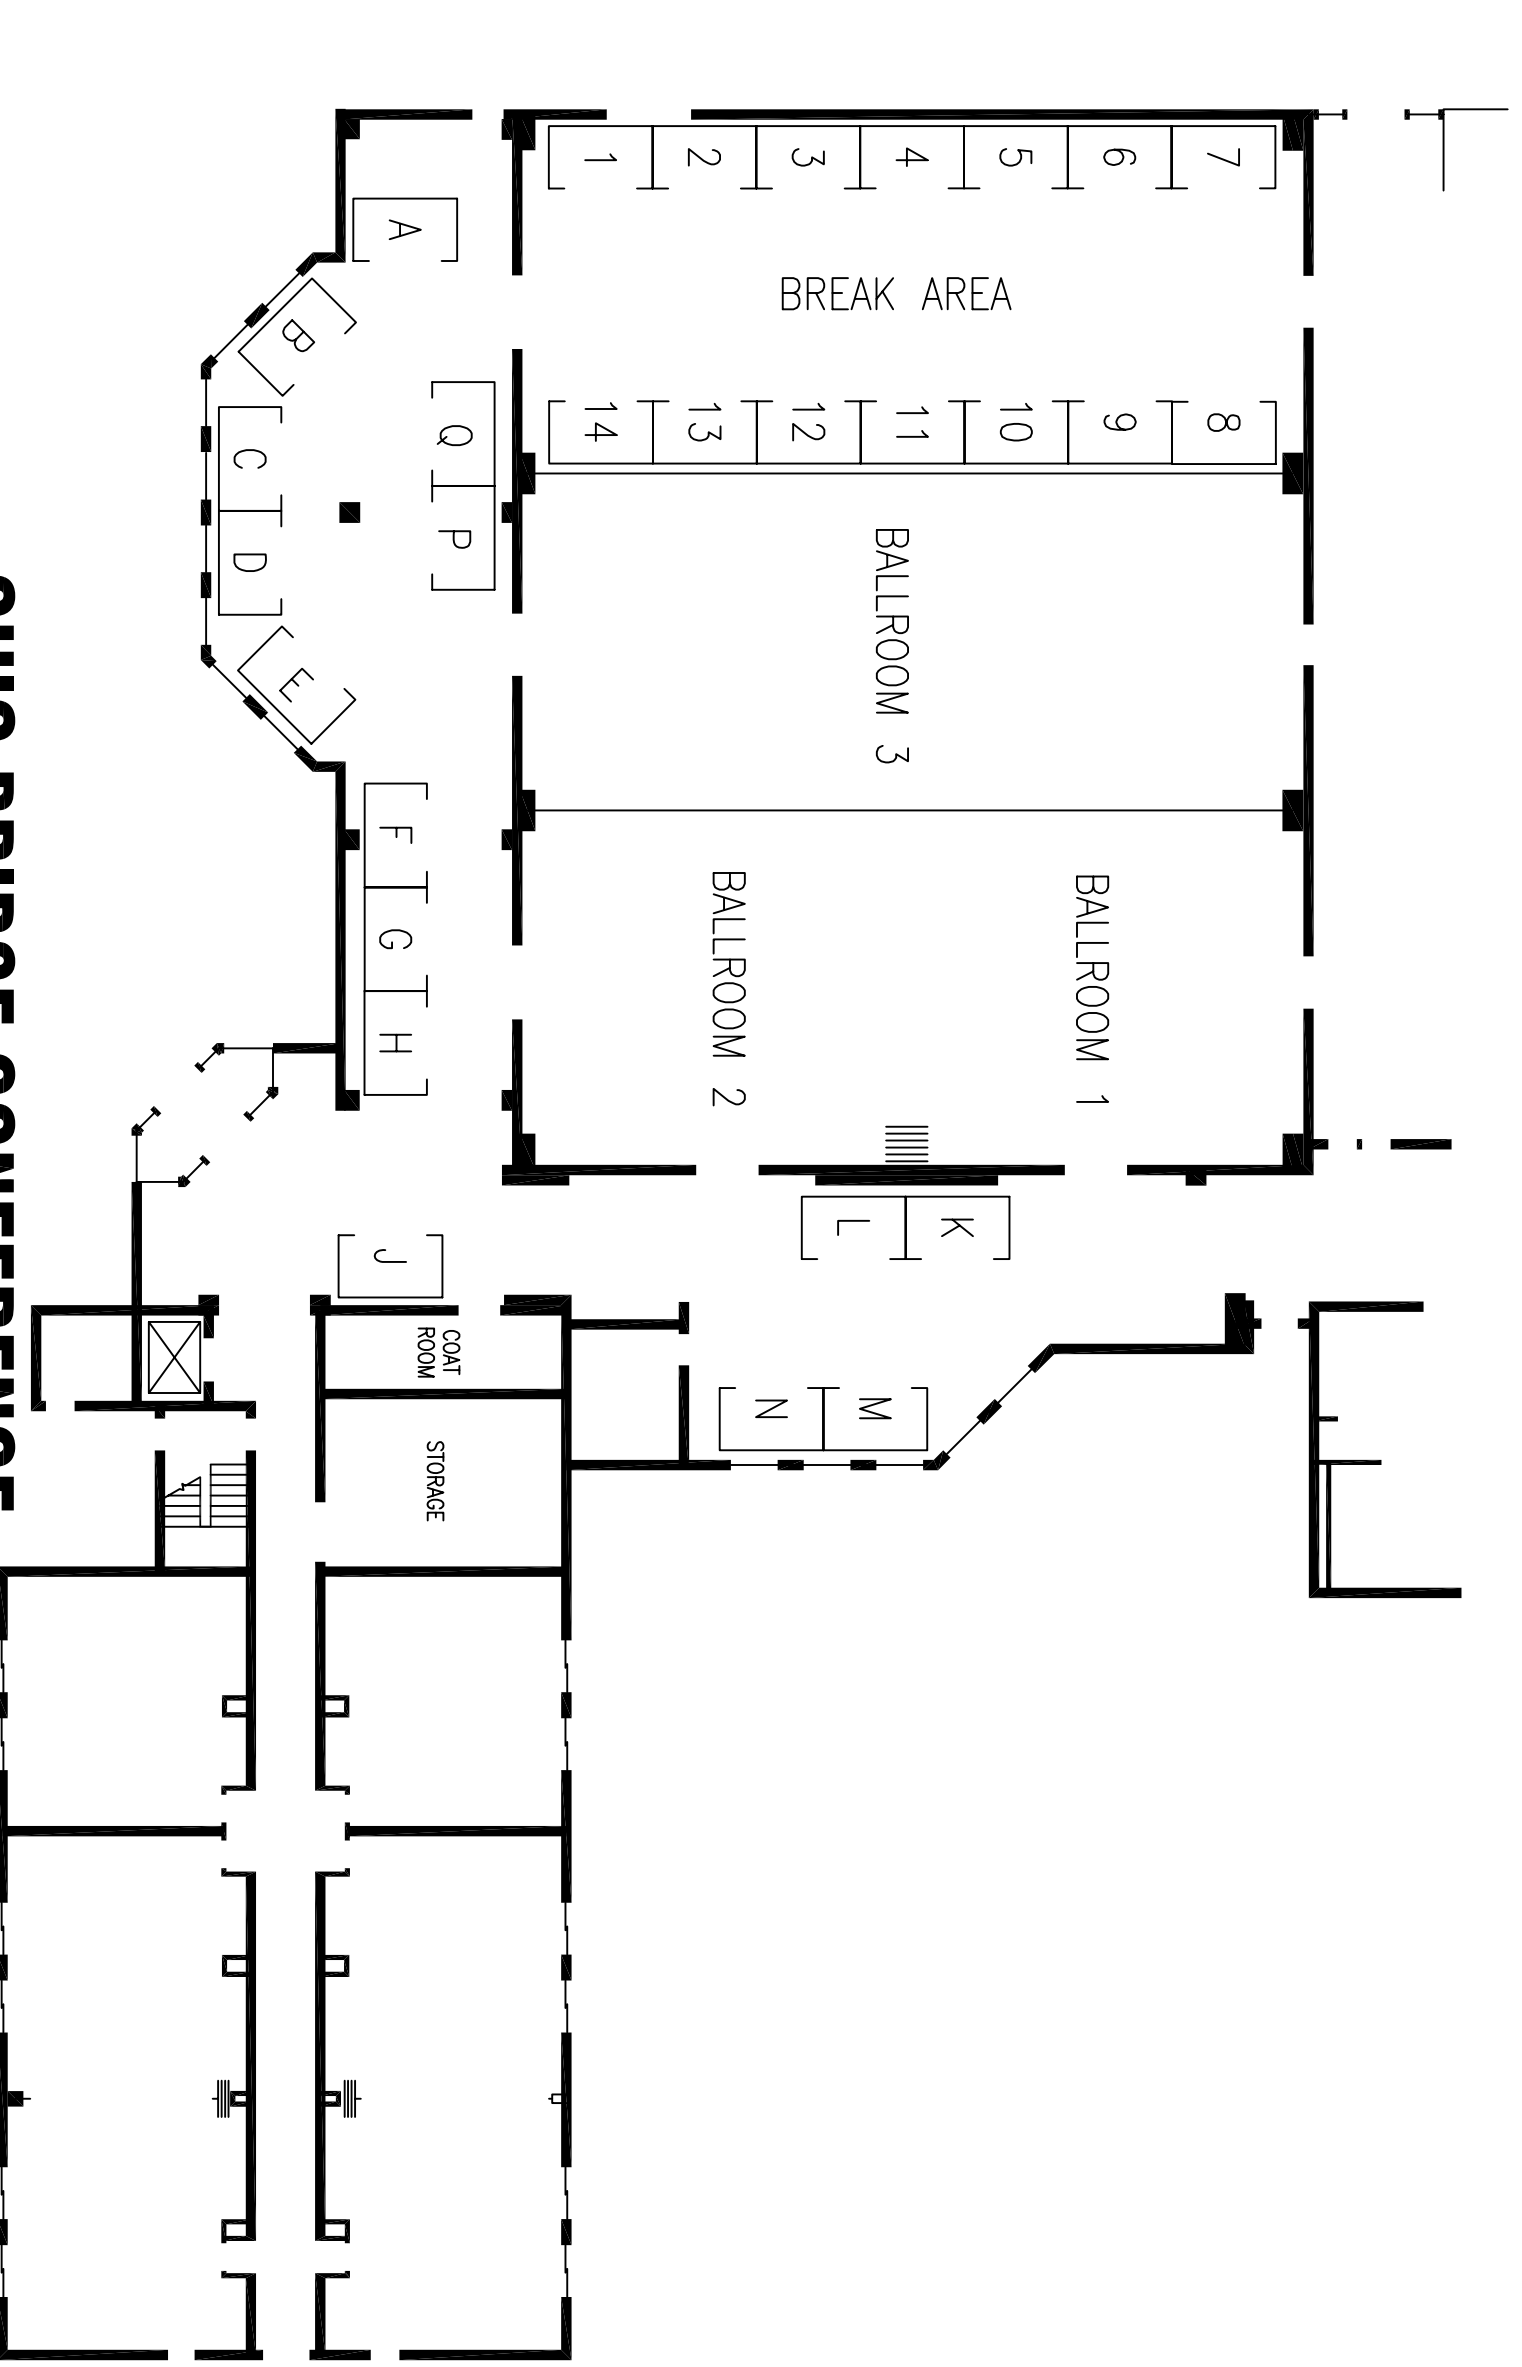

Growne Plaza Columbus North

COLUMBUS, OHIO

OHIO BRIDGE CONFERENCE

August 12, 2009

NOTE: FOYER BOOTHS ARE LIMITED TO ONE 500 WATT OUTLET

NOTE: ALL EXHIBIT BOOTHS ARE 6'DEEP X 10'WIDE

PREPARED BY
George Fern Company
Expositors • Corporate Events • Exhibits
Nationwide