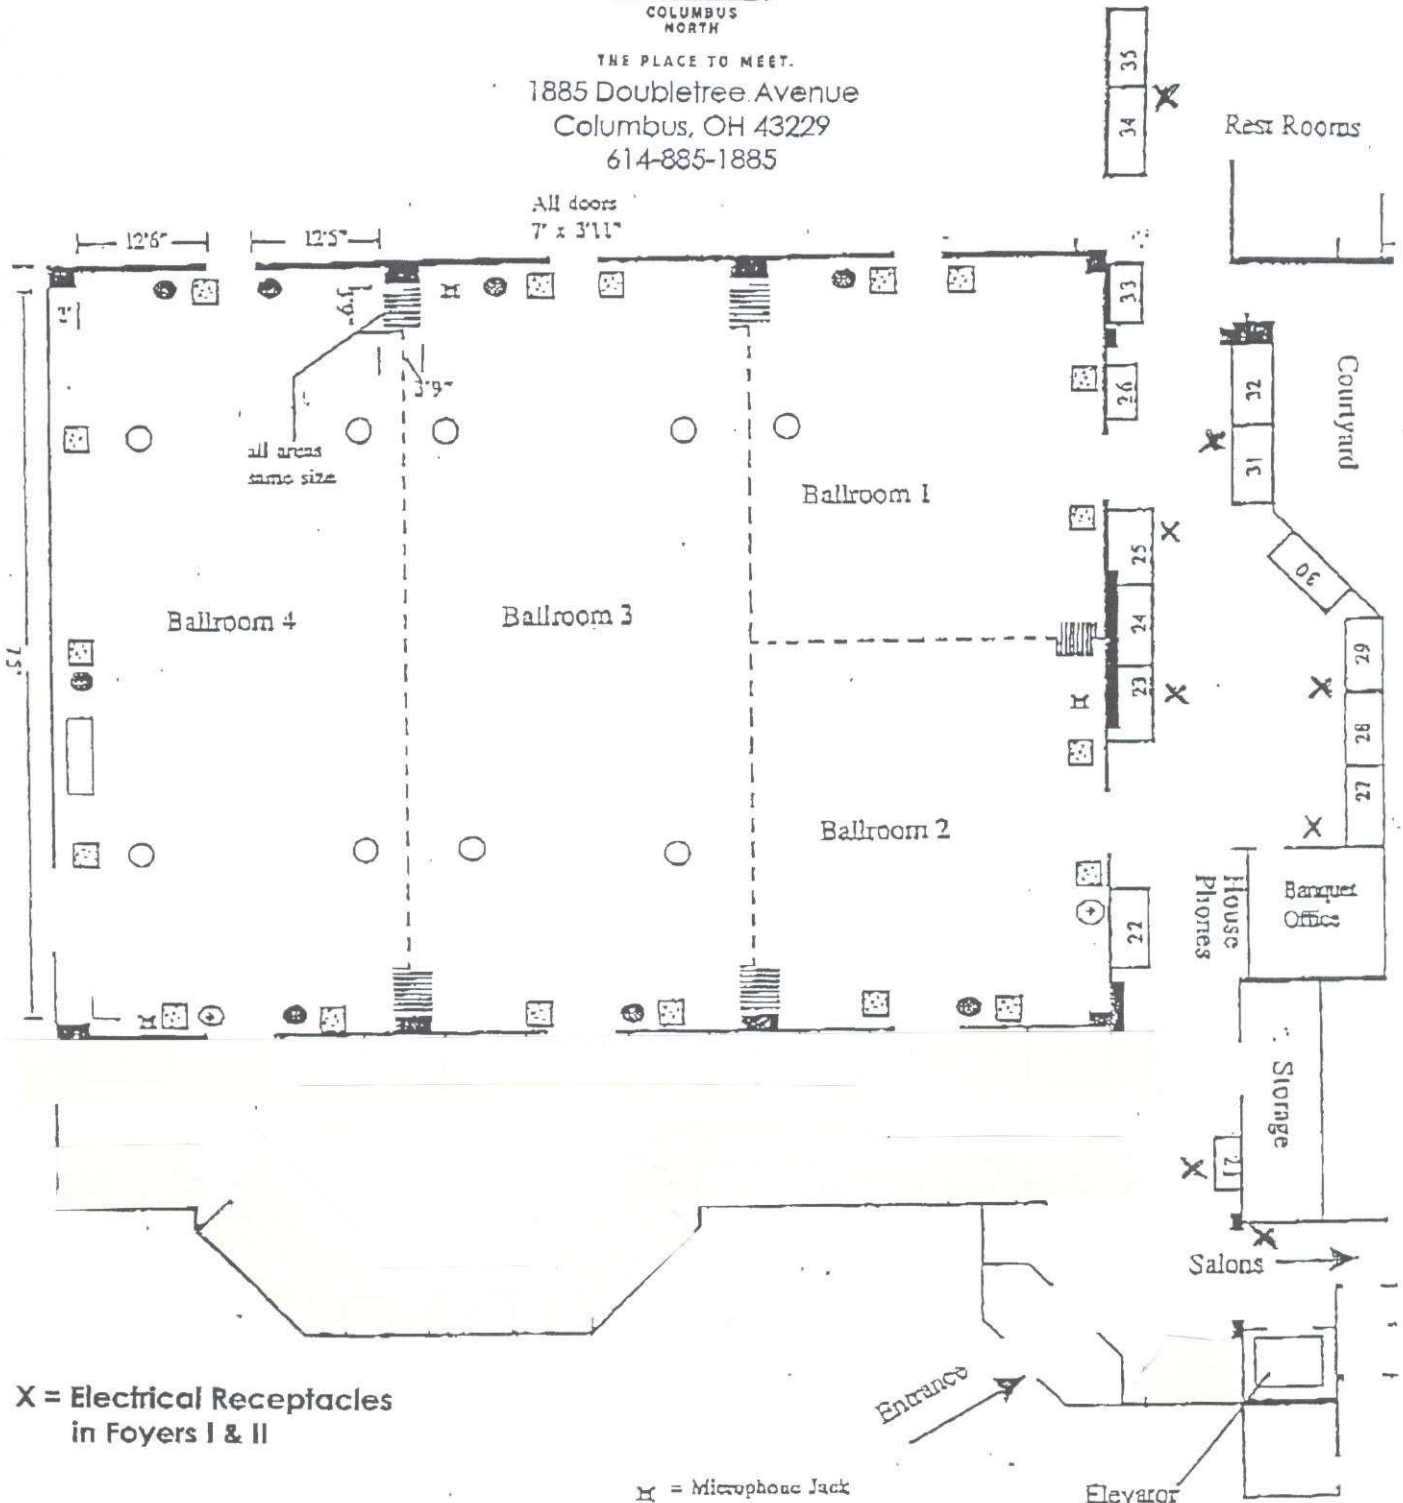

CROWNE PLAZA

COLUMBUS
NORTH

THE PLACE TO MEET.

1885 Doubletree Avenue

Columbus, OH 43229

614-885-1885

**X = Electrical Receptacles
in Foyers I & II**

Graphic Scale

- ⊗ = Microphone Jack
- ⊕ = Telephone Jack
- ⊠ = 110V Wall Outlet
- = 110V Floor Outlet
- ⊙ = 208V Wall Outlet